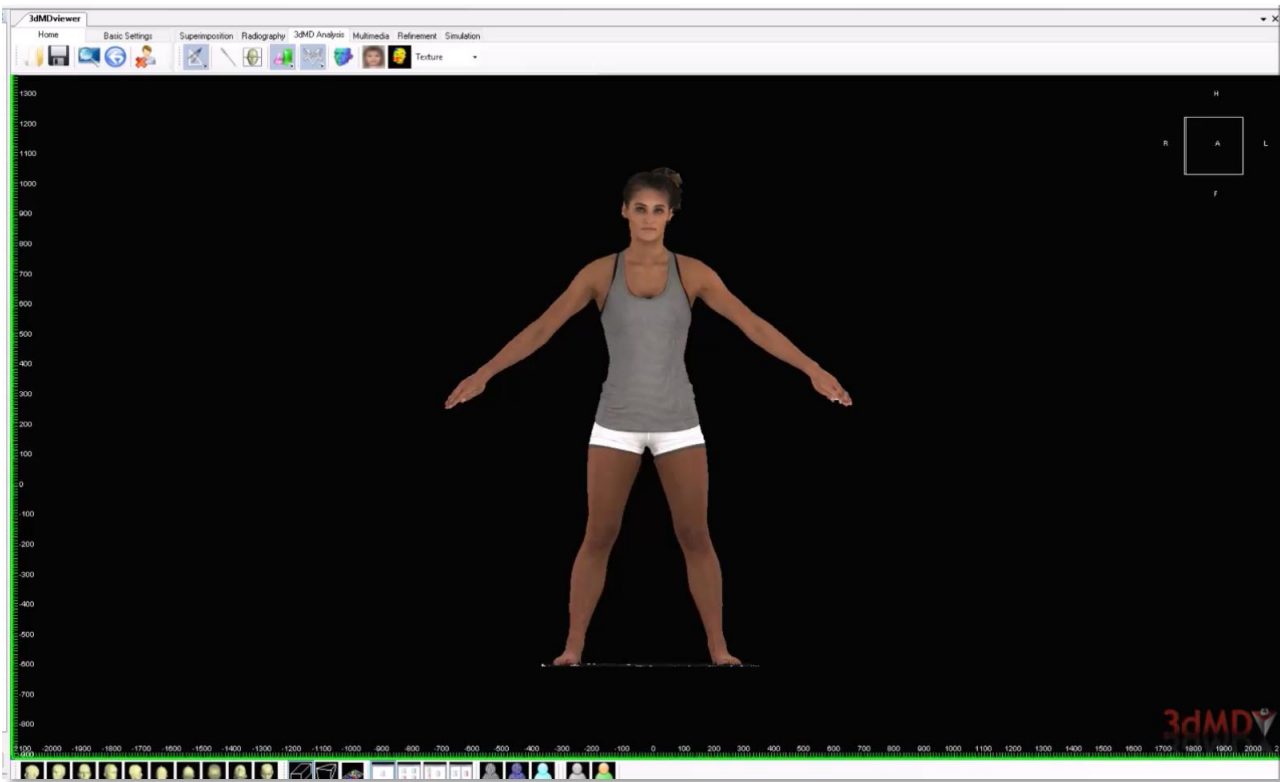

<http://www.3dmd.com/3dmd-customer-research/>

Google Scholar Alerts every 2-3 Days!

3dMDbody10.r image sequence with color texture

Capture Device.
3dMDbody10.r System
with color texture includes
10 stereo viewpoints/30
machine vision cameras
tightly synchronized in an
LED lighting environment

Option.
Face module available

Rate of Capture.
10 3D frames per second

Output.
Generates a **progressive
sequence of 3dMD images**
for use in software.

Transportable 3dMDbody10.r System (10fps) Event/Dressing Room

Measurement Extraction.
3dMD software
**automatically identifies
standard body landmarks
and extracts associated
body measurements.**

Submillimetre 3dMD shape
accuracy facilitates better
inventory allocation and
custom fit application.