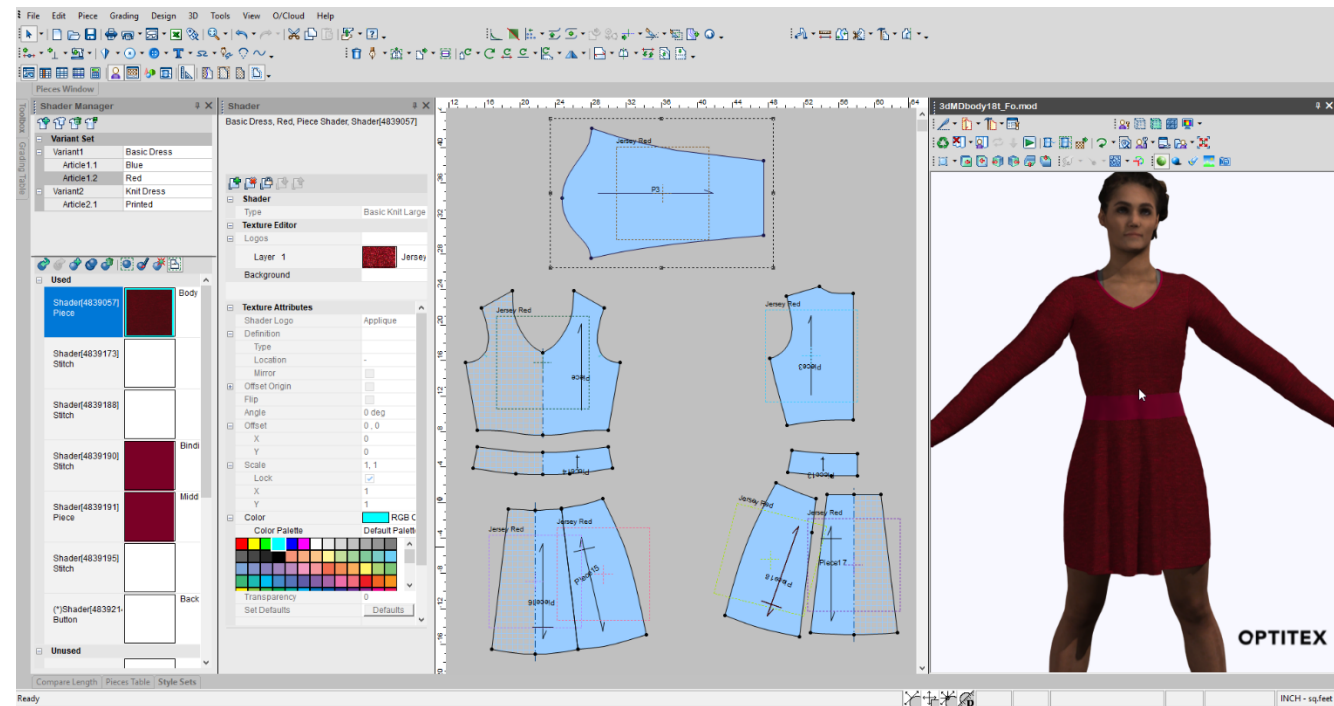

Imports into a variety of 3D virtual prototyping design software