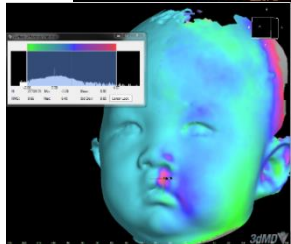

3dMD Introduction