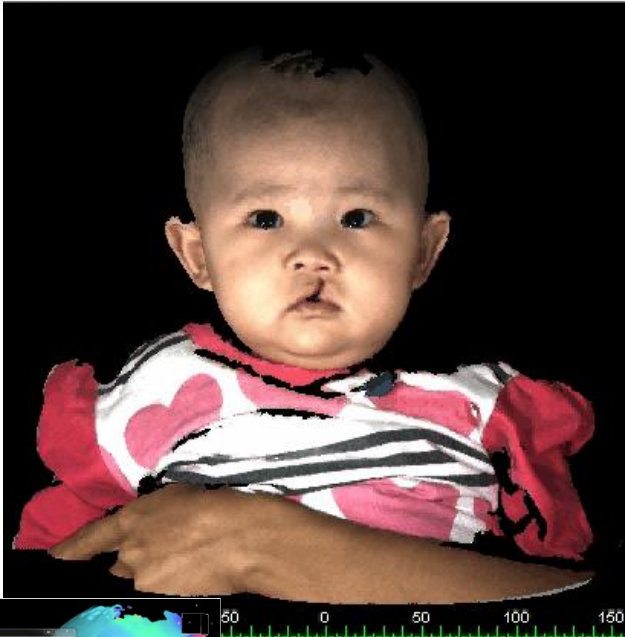

Web3D Consortium:BoF

16 Aug 2018. Chris Lane.

3dMD Introduction

Established Customer Base in healthcare, **wearable technologies, apparel, footwear, accessories**, anthropometrics, human factors, and security.

1998. Started development of software-based, ultra-fast precision 3D photographic/surface imaging devices.

2005. Delivered first temporal (motion 4D) 3dMDface.u Systems.

2014. First temporal (motion 4D) 3dMDbody.u System installed at Max Planck Institute for Intelligent Systems, Perceiving Systems (to support Michael Black's research initiatives). <https://ps.is.tuebingen.mpg.de/pages/4d-capture> | <https://ps.is.tuebingen.mpg.de/pages/4d-foot-scanner>

<http://www.3dmd.com/3dmd-customer-research/>

Google Scholar Alerts every 2-3 Days!

3dMDbody10.r image sequence with color texture

Capture Device.
3dMDbody10.r System
with color texture includes
10 stereo viewpoints/30
machine vision cameras
tightly synchronized in an
LED lighting environment